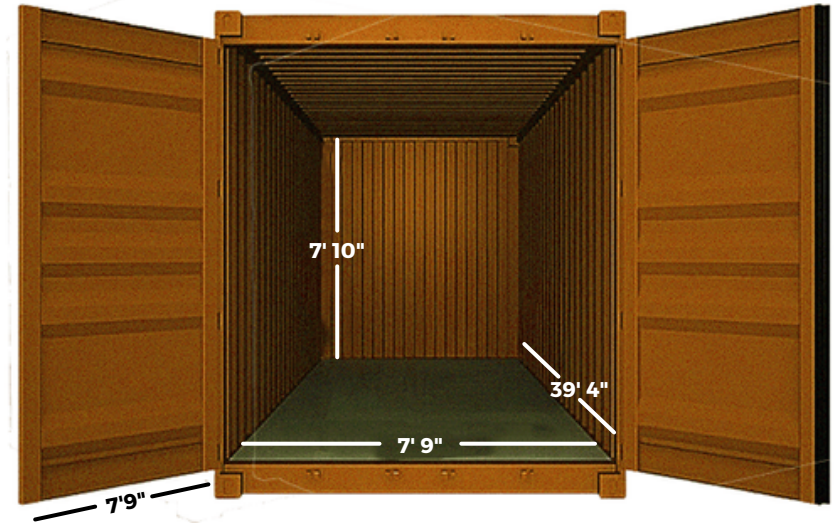

DIMENSIONS OF A 40 FT CONTAINER

External Length	External Height	External Width	Internal Length	Internal Height	Internal Width	Door Width	Door Height	Tare Weight
40ft	8ft 6in	8ft	39ft 4in	7ft 10in	7ft 9in	7ft 9in	7ft 5in	7,650lbs