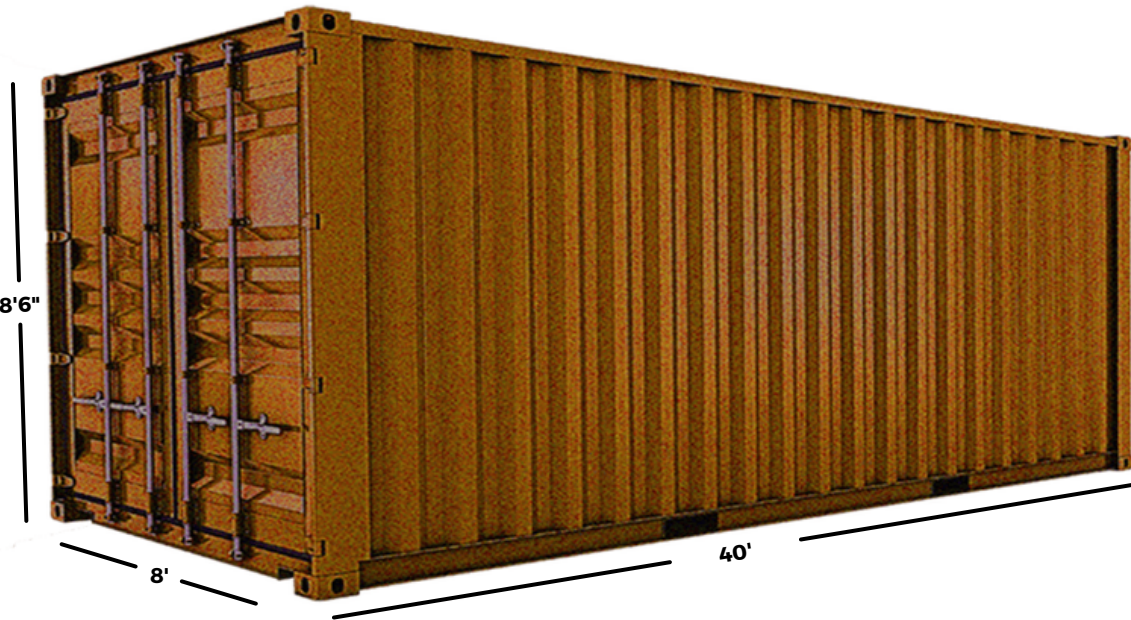

DIMENSIONS OF A 40 FT CONTAINER

External Length	External Height	External Width	Internal Length	Internal Height	Internal Width	Door Width	Door Height	Tare Weight
40ft	8ft 6in	8ft	39ft 4in	7ft 10in	7ft 9in	7ft 9in	7ft 5in	7,650lbs